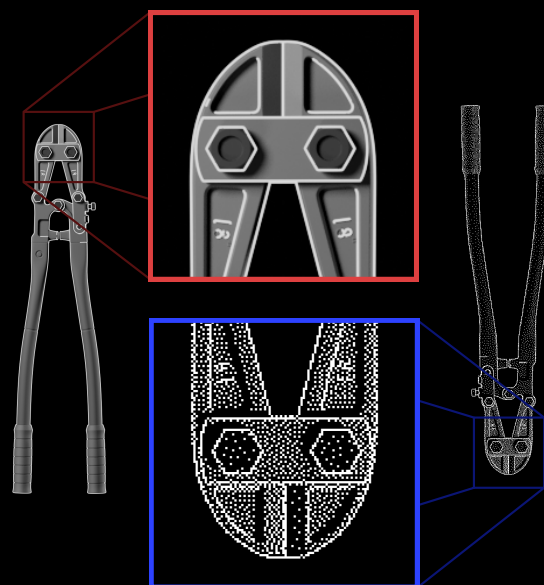

Dithering

Use dithering on images to create the 1bit aesthetic. Dithering reduces the colors of an image while cleverly distributing the quantization error.

Emoticons

You'll find pre-dithered emoticons, included with this document.

See [./emoticons](#)

Dither it yourself

If you want to dither your own images, you can use our tool. There is a web version or a command line version for more advanced usage.

→ eulervoid.com/dither